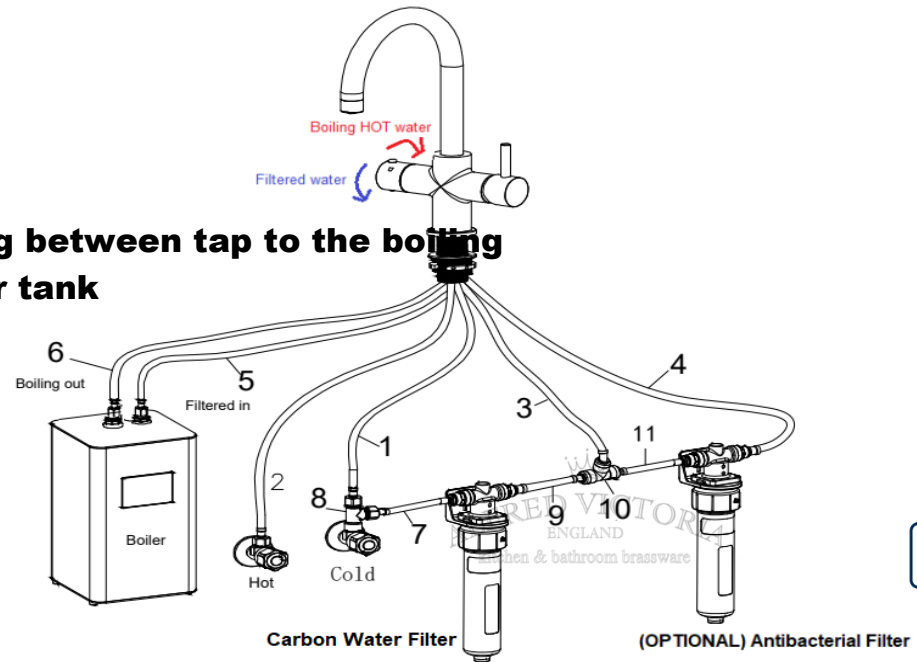

Piping between tap to the boiling water tank