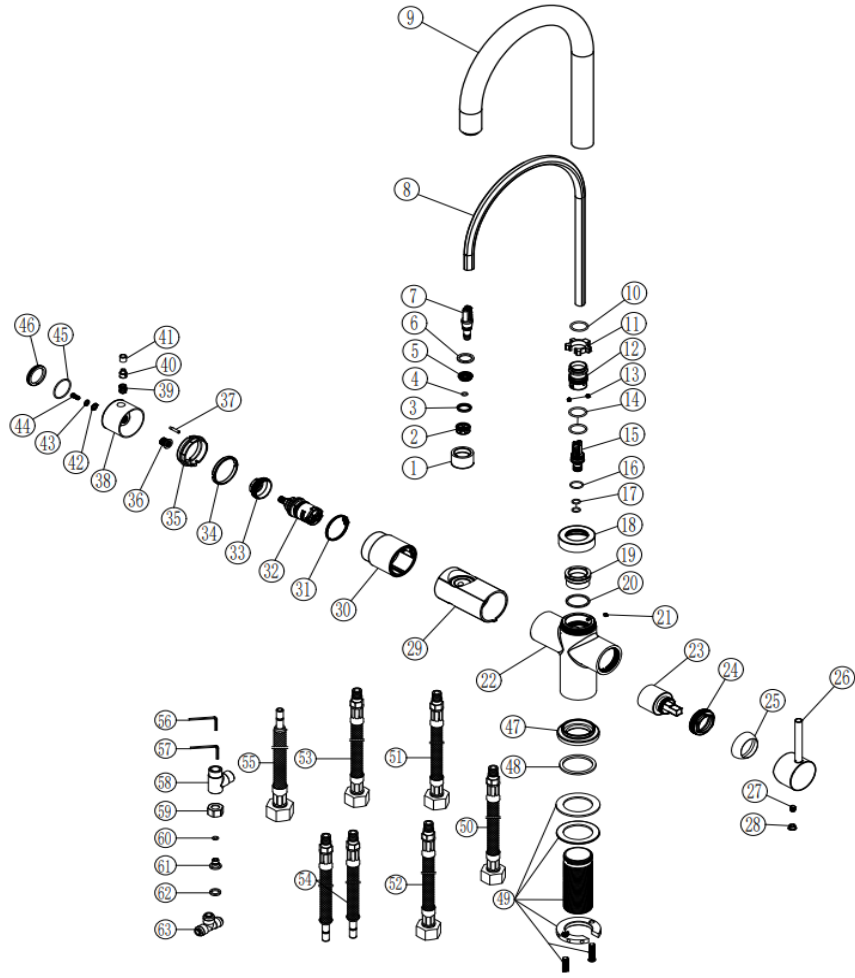

No	Description	Qty		Description	Qty
1	Aerator Cap	1	33	Lock nut	1
2	Aerator	1	34	Lock nut	1
3	Aerator ring	1	35	Stop ring	1
4	O-ring	1	36	Plastic nut	1
5	Aerator cover	1	37	lever	1
6	Washer	1	38	Handle	1
7	Connector	1	39	Spring	1
8	Plastic tube	1	40	Button	1
9	Spout	1	41	Button	1
10	O-ring	1	42	Washer	1
11	Lock spring	1	43	Washer	1
12	Outlet connector	1	44	Screw	1
13	Grub screw	2	45	O-ring	1
14	O-ring	2	46	Cap	1
15	Connector	1	47	Base plate	1
16	O-ring	1	48	Washer	1
17	O-ring	2	49	BSP Fitting	1
18	Collar	1	50	Flexi M8 3/8 70cm	1
19	Seal connector	1	51	Flexi M8 1/2 70cm	1
20	Washer	1	52	Flexi M8 3/8 70cm	1
21	Grub screw	1	53	Flexi M8 3/8 70cm	1
22	Body	1	54	Flexi M8 70cm	2
23	35mm cartridge	1	55	Flexi 3/8 70cm	1
24	Lock nut	1	56	Allen key	1
25	Collar	1	57	Allen key	1
26	Handle	1	58	Connection F3/8 F3/8 M14	1
27	Grub screw	1	59	Nut	1
28	Indice cap	1	60	O-ring	1
29	Body (low)	1	61	Stop ring	1
30	Body (upper)	1	62	washer	1
31	Plastic ring	1	63	Connection F1/4 F1/4 F1/4	1
32	35mm cartridge	1			

Alfred Victoria Exploded Drawings	Material:	Assembly	Size:	A4
	(Date:D/M/Y)	Scale:	Issue No:	01
Drawn by:	Konstantine	28/06/2021		
Checked by:	Lee	28/06/2021		
Approved by:	T. K.	28/06/2021		
Drawing Name: