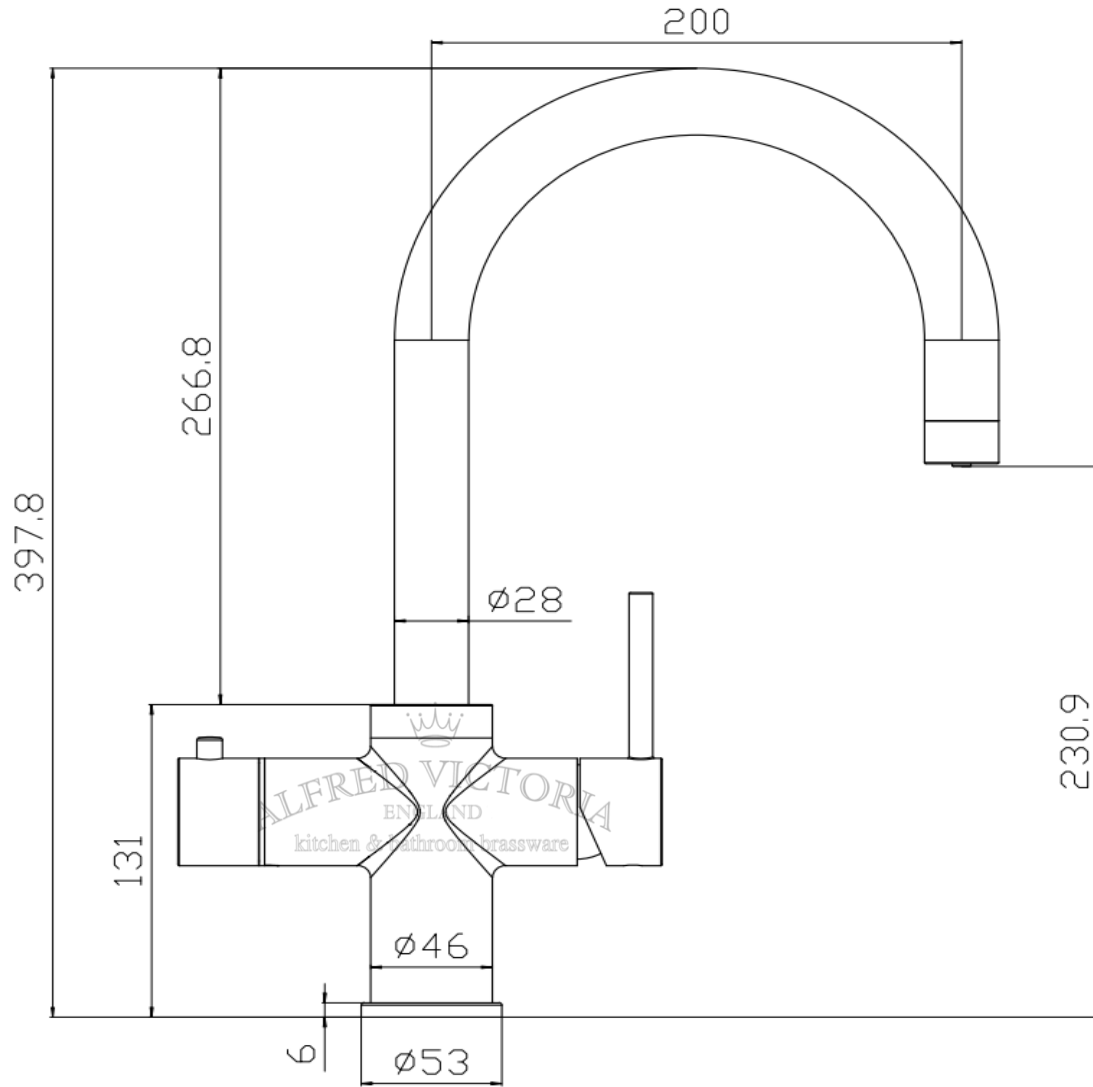

Flow Rates (Litres per minute)

System Pressure	0.1 Bar	0.2 Bar	0.3 Bar	0.5 Bar	1.0 Bar	2.0 Bar	3.0 Bar	4.0 Bar	5.0 Bar
BOT03 Mixed	-	1.5	-	3.5	5.4	7.9	9.2	11.3	12.0
BOT03 Filtered water	-	0.5	-	1.4	2.2	3.3	4.1	4.8	5.4
BOT03 Boiling	-	-	-	0.6	1.3	1.8	2.1	2.3	2.5